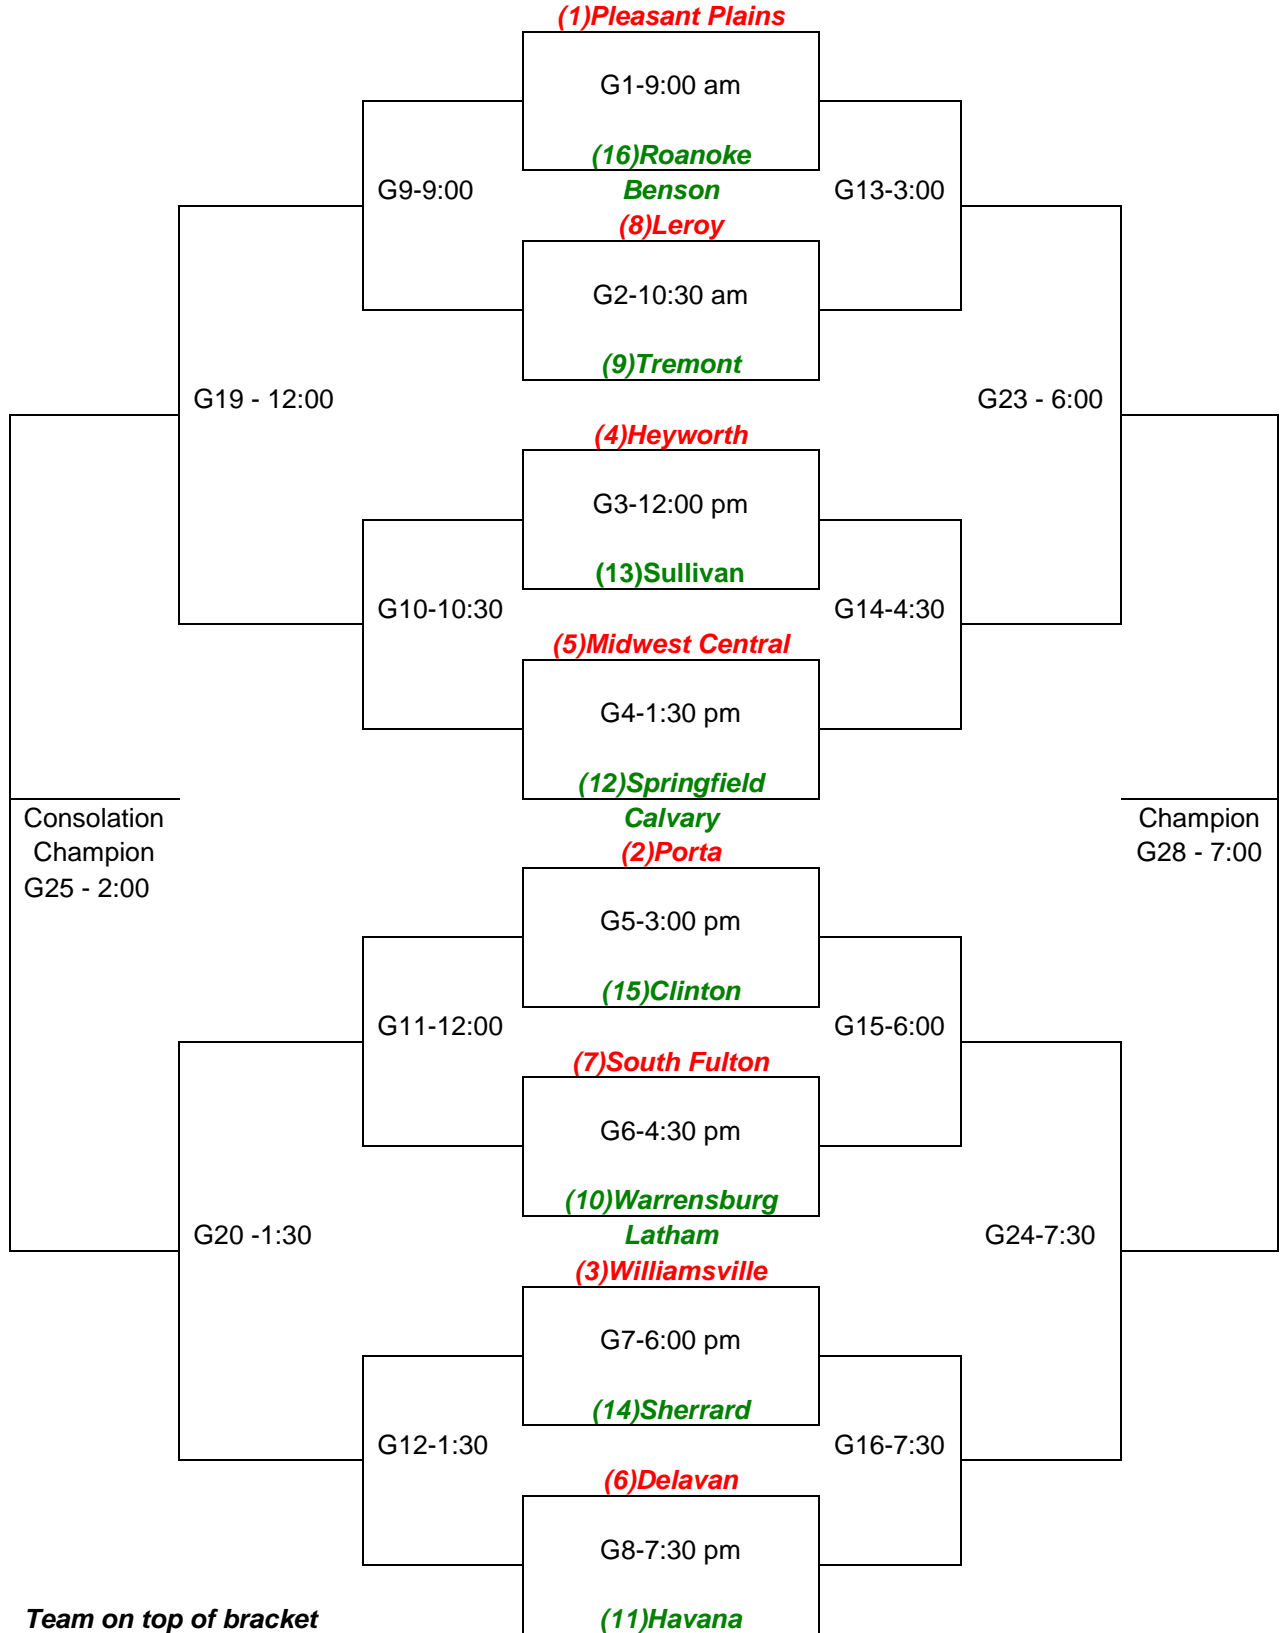

2012 WHS Holiday Tournament - December 26-29

Saturday Friday Thursday Wednesday Thursday Friday Saturday

Team on top of bracket

will be the home team and wear white jerseys.